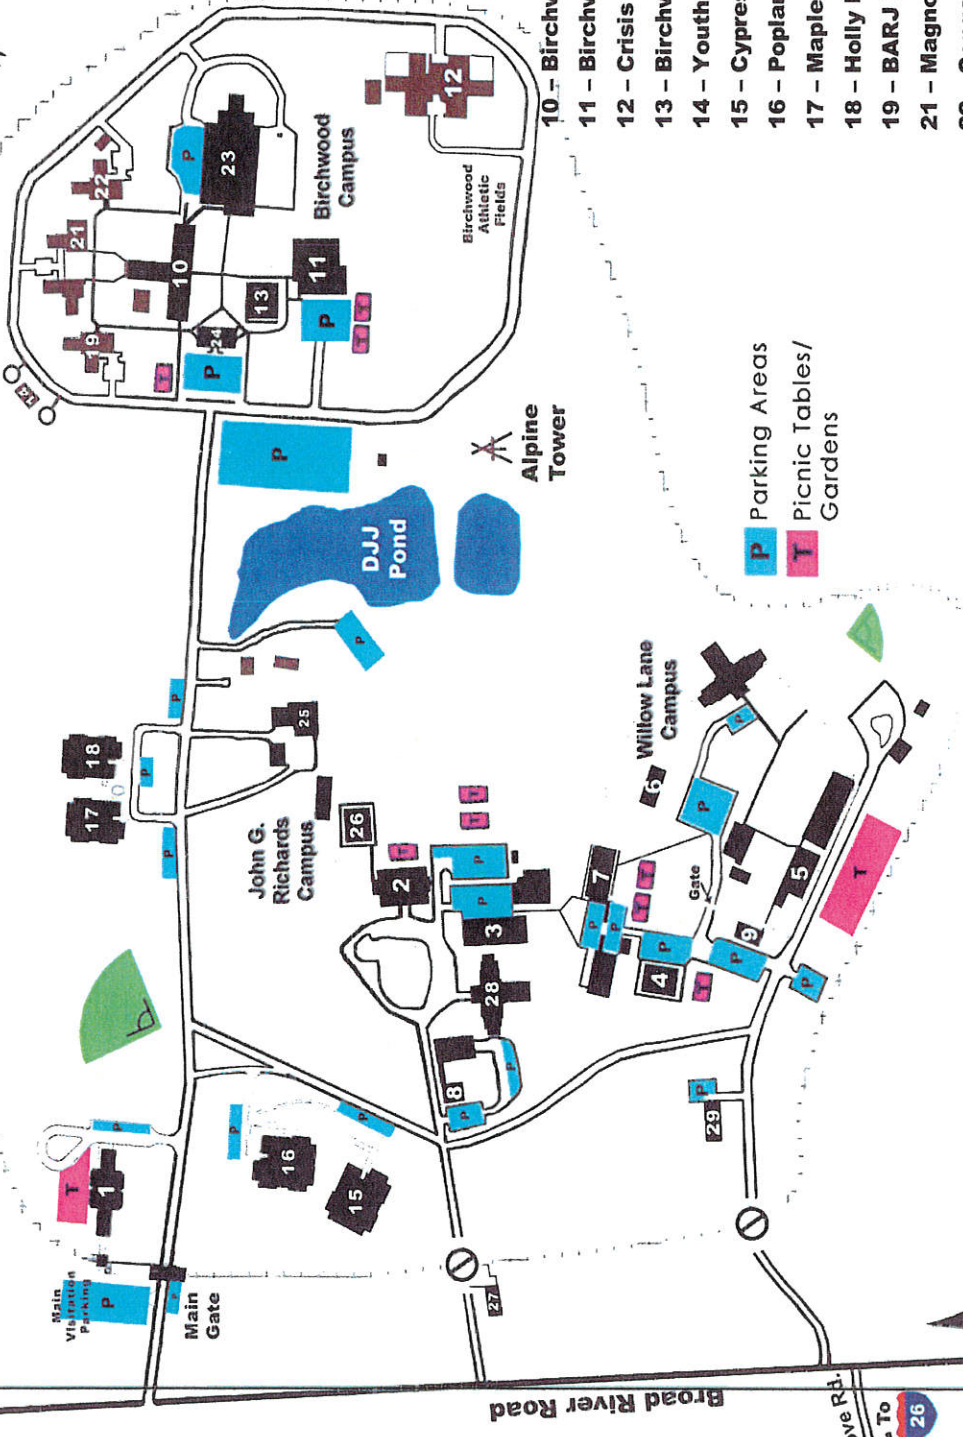

Building Key

- 1 – Bill Rogers Community Connections Center (Boys Visitation)
- 2 – Goldsmith Building
- 3 – Palmetto Building
- 4 – Willow Lane Chapel and Activities Center (Girls Visitation)
- 5 – DJJ Offices (Willow Lane)
- 6 – Girls Transition Home
- 7 – Willow Lane Gym
- 8 – BRRC Administration
- 9 – Willow Lane Administration
- 10 – Birchwood School
- 11 – Birchwood Gym
- 12 – Crisis Management Unit
- 13 – Birchwood Auditorium/Chapel
- 14 – Youth Industries
- 15 – Cypress Dorm
- 16 – Poplar Dorm
- 17 – Maple Dorm
- 18 – Holly Dorm
- 19 – BARJ Dorm
- 21 – Magnolia Dorm
- 22 – Congaree Dorm
- 23 – Birchwood School Vocational
- 24 – Mental Health Building
- 25 – Information Technology
- 26 – John G. Richards Gym
- 27 – DJJ Police/IG's Office
- 28 – DJJ Police Annex
- 29 – The Pines

**South Carolina Department of Juvenile Justice
Broad River Road Complex (BRRC)**

A Publication
of the
DJJ Office of
Public Affairs

3.5
Miles
Exit 65

4900 Broad River Road, Columbia, SC Phone: (803) 896-9749 or (803) 896-9187